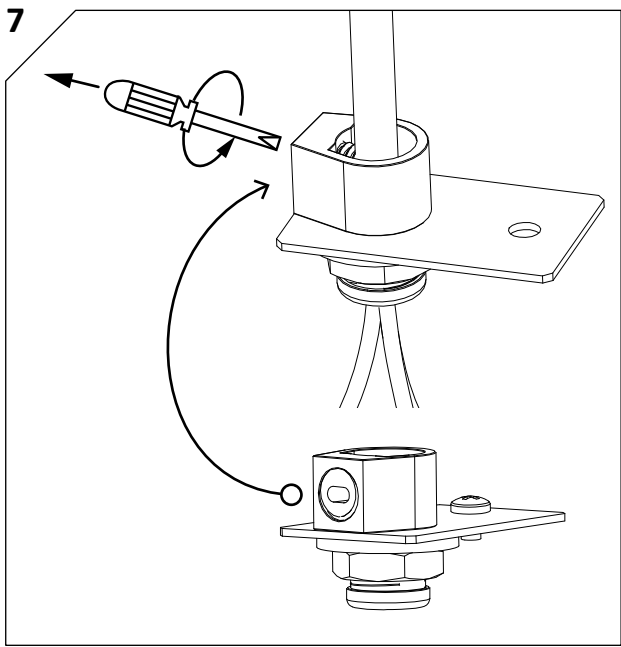

PROFILE POWER END CAP POWER SUPPLY KIT

12

13

14

15