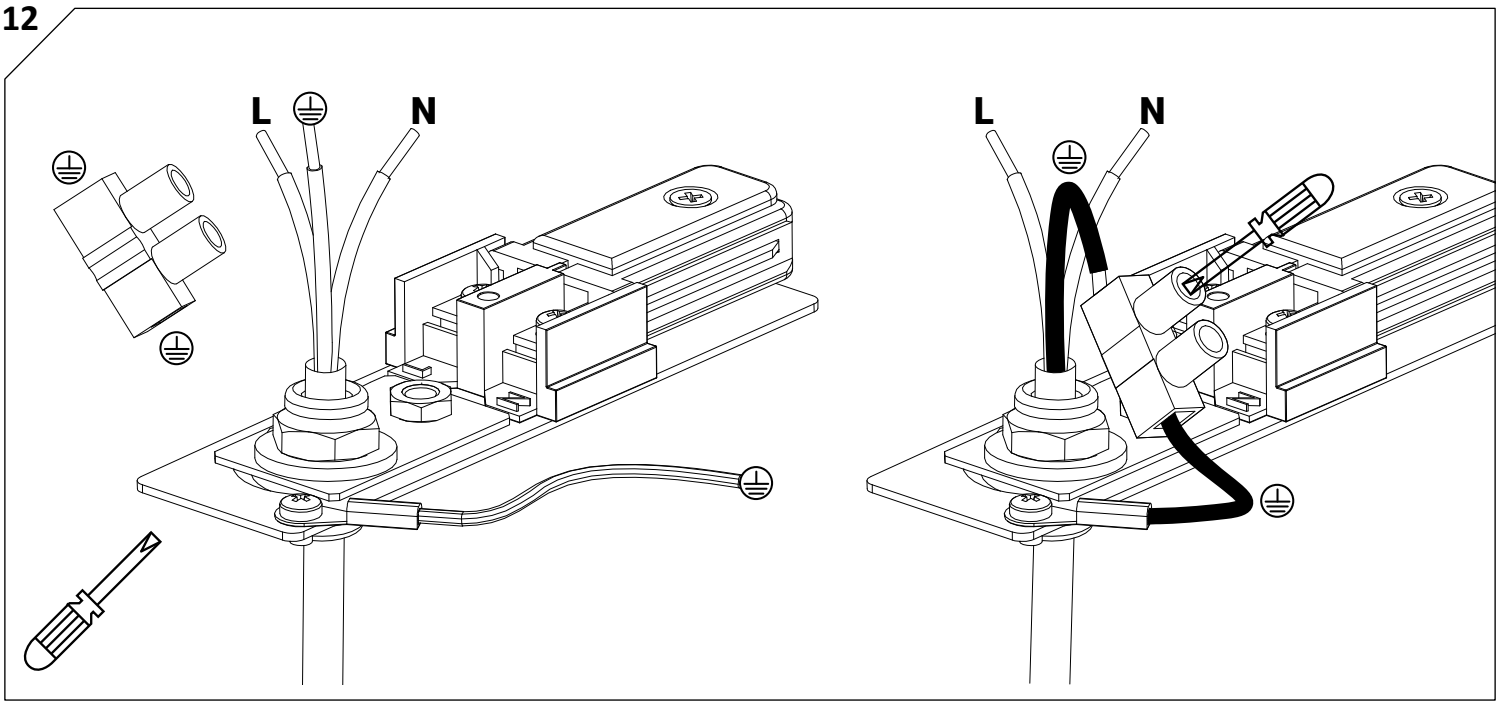

PROFILE POWER END CAP POWER SUPPLY KIT

12

13

14

15