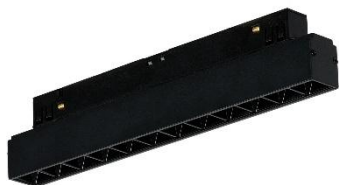

ALFA KIRA TRACK MAGNETIC 12W DALI CCT DIMM BK
AZ6286, EAN 5901238462866

Dimensions height / width / length [cm.]:

| | |
|-----------------|----------------|
| Product: | 4,5 / 2,3 / 22 |
| Mounting inlet: | x / x / x |
| Ceiling base: | x / x / x |
| Shade: | x / x / x |

Energy efficiency:

Azzardo Sp. z o.o.
ul. Strzeszyńska 33 60-479 Poznań,
NIP: 929-185-75-07

www.azzardolighting.com

Product Specifications:

| | |
|-----------------------|---------------------|
| Line: | TECHNICAL |
| Type: | TRACK LAMP / LINEAR |
| Type of track: | ALFA MAGNETIC - 48V |
| Color: | MATTE BLACK |
| Material: | ALUMINIUM / PVC |
| Light source: | 1 |
| Type of socket: | LED INTEGRATED |
| Lumens: | 800 lm. |
| Kelvins: | 3000 ~ 6000 K. |
| Beam angle: | 38° |
| Dimmable: | YES |
| CCT: | YES |
| RGB: | NO |
| CRI: | ≥ 90 |
| Type of control: | SYSTEM DALI |
| Voltage: | = 48 V. |
| Power: | 12 W. |
| Electric shock class: | III |
| Protection class: | IP20 |